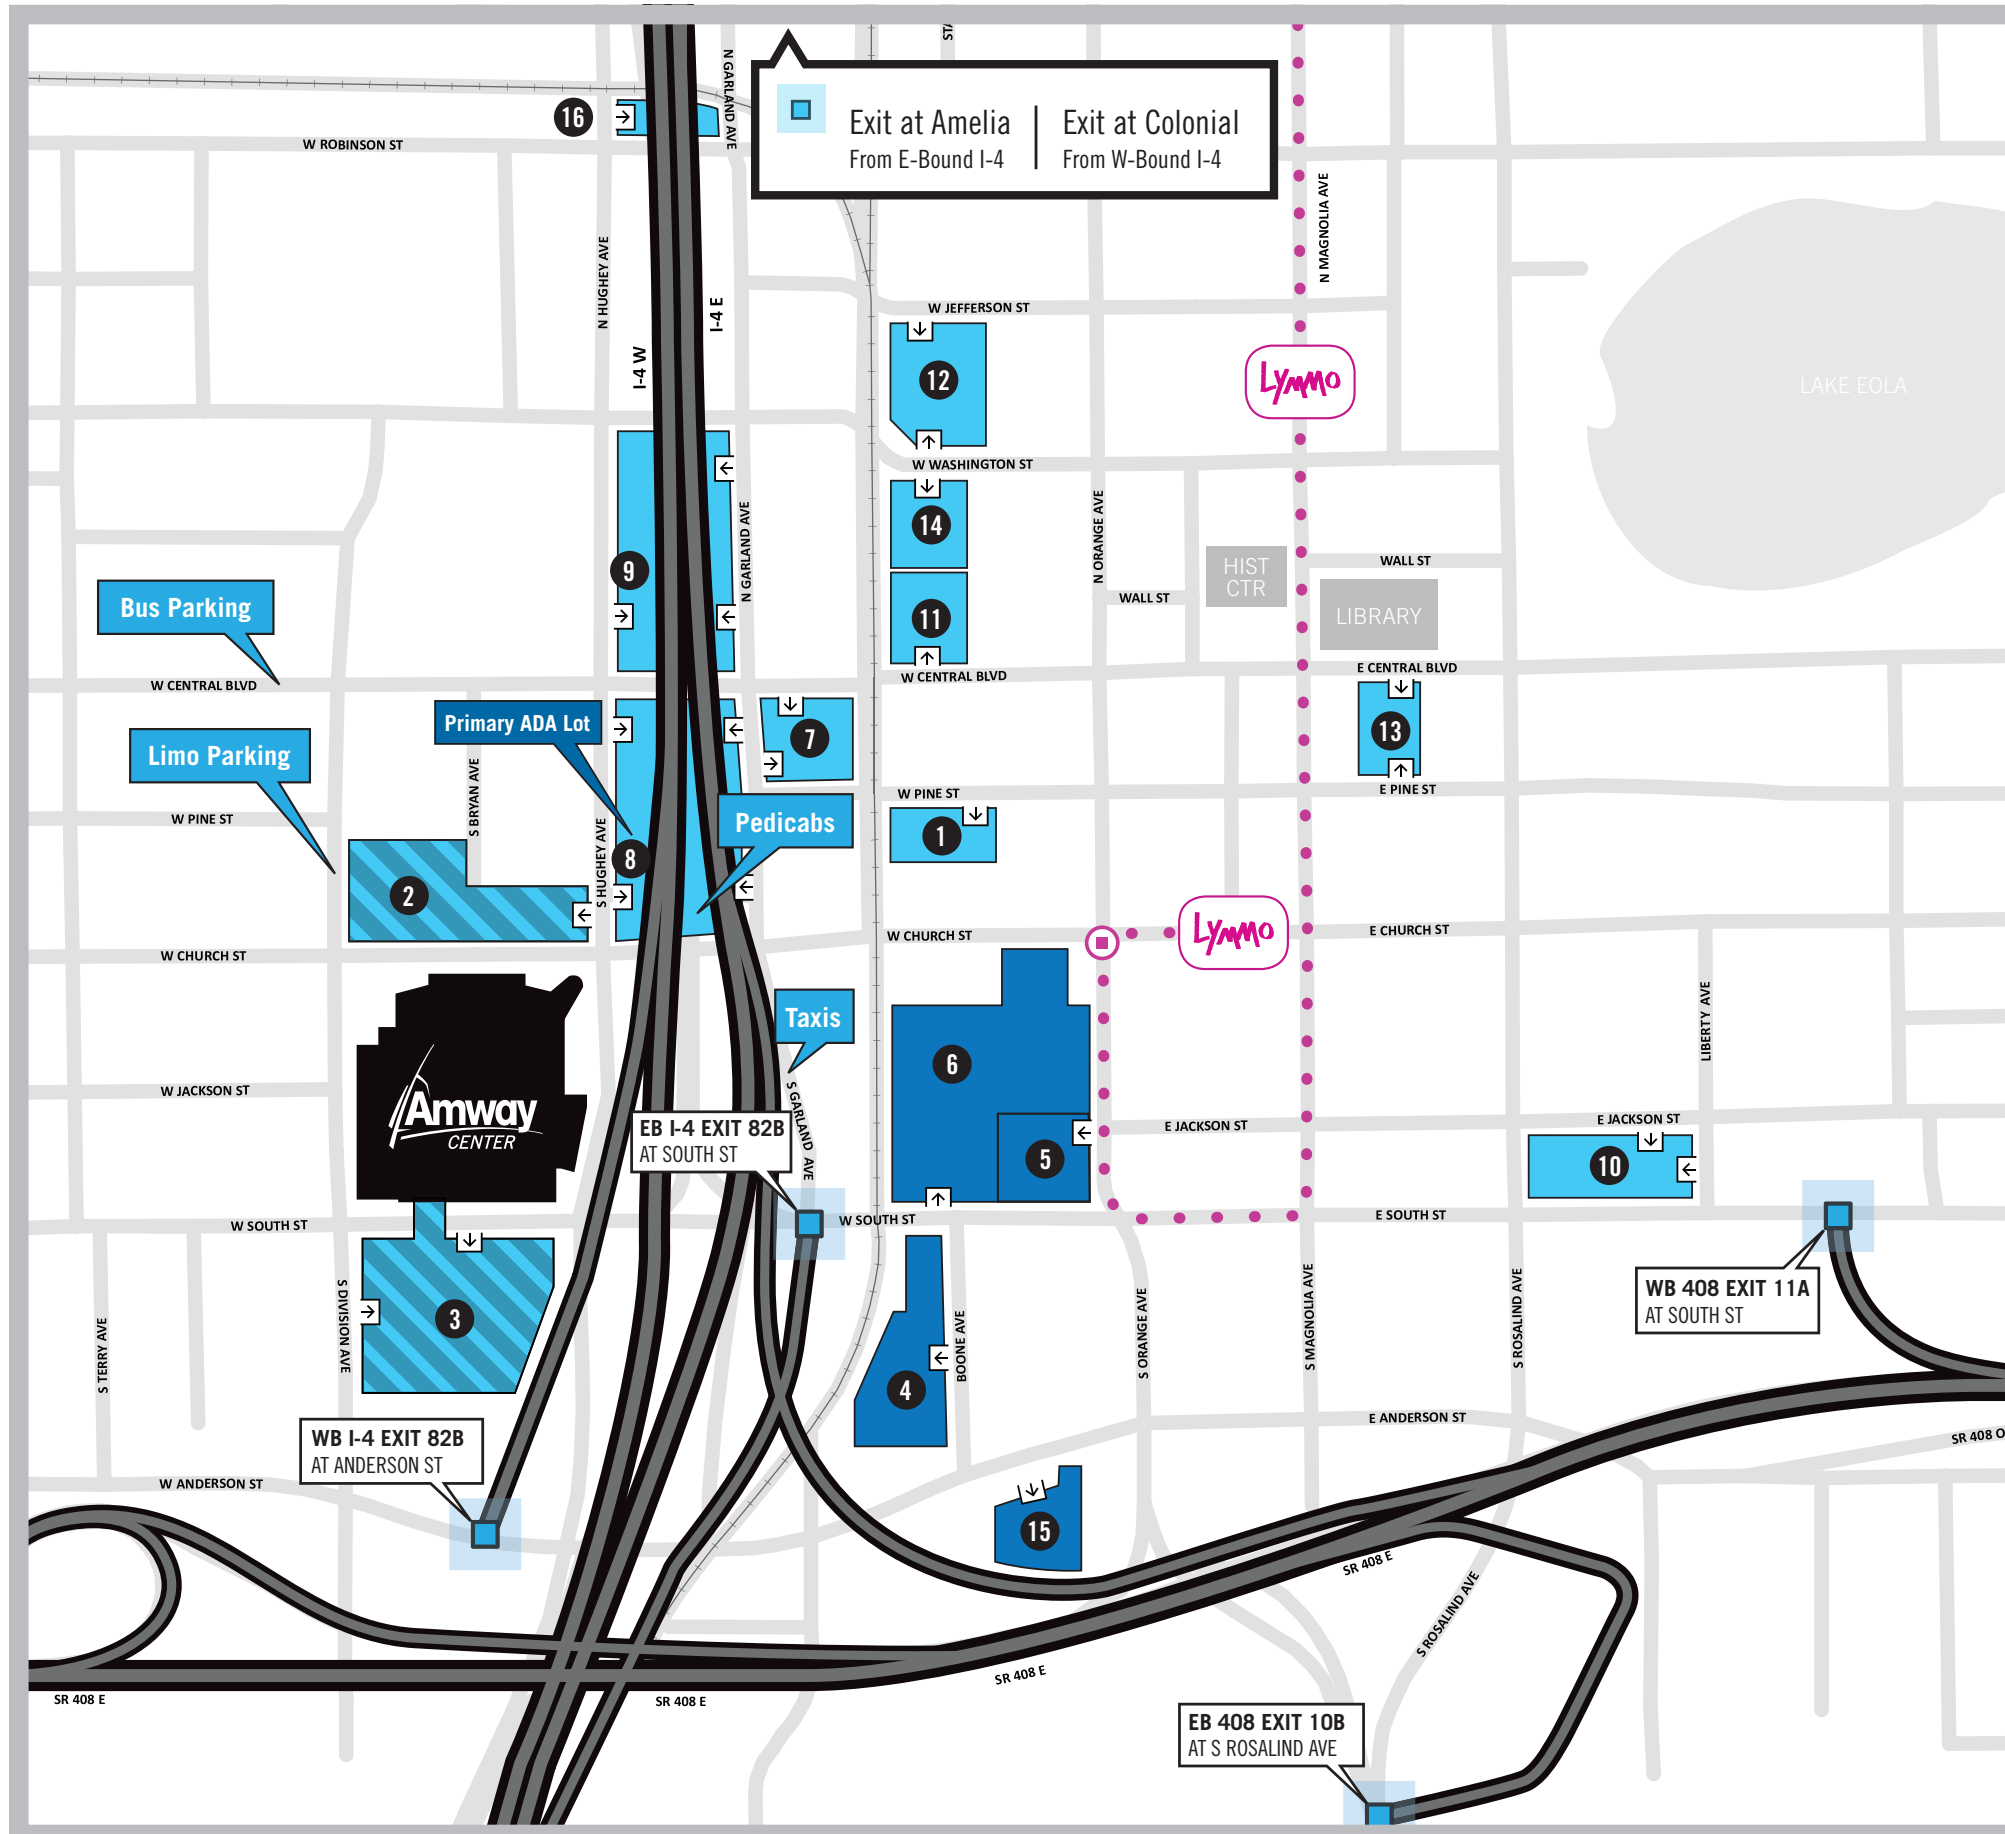

# Orlando Magic / Amway Center – Nearby Game-Day Parking

PARKING GARAGE / LOT	PARKING SPACES	ADA ACCESSIBLE SPACES
1 55 West Garage	350	9
2 Church Street Garage	423	accessible spaces available for \$15
3 GEICO Garage	685	accessible spaces available for \$15
4 City Commons Garage	1,657	36
5 Lincoln Plaza Garage	387	9
6 SunTrust Center Garage	1,041	25
7 Garland Ave Lot	75	6
8 Lot 9 (under I-4)	100	50
9 Lot 10 (under I-4)	300	10
10 OC Administration Garage	250	18
11 Central Blvd Garage	300	9
12 Jefferson St Garage	800	23
13 Library Garage	200	12
14 Washington St Garage	277	9
15 OUC Admin Garage	300	TBD
16 Robinson Lot	29	0

-  **\$10 Parking** – Magic Season Ticket Holder prepaid, reserved parking available for purchase
-  **\$20 Parking** – Magic Season Ticket Holder prepaid, reserved parking available for purchase
-  **\$10** – General public paid parking\*
-  Key Highway Exit Points
-  Garage Entrances/Exits